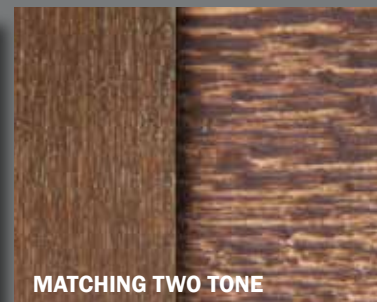

RusticSeries™ provides a full spectrum of 18 designer colors and the option of lap siding, shakes, panels and trim; the possible uses of this product are endless.

We use a variety of **fiber cement** and **engineered wood** profiles to create your *perfect solution*.

Old Cherry | Fiber Cement Lap Siding

RUSTICSERIES™

By Woodtone

Finish your look with trim.

Outline your new siding with your choice of our complimentary trim products in RealTrim Plus™, fiber cement or engineered wood. We offer solid body trim (left), as well as matching two tone trim (right).

Your home. Your way.

COMPLIMENTARY SOLID

MATCHING TWO TONE

Complete product offering.

We've teamed up with OSI sealants to provide RusticSeries™ customers with a superior caulking solution. Each RusticSeries™ color has a corresponding Quad Max color, and when used together, there is a 15 year warranty on both products.