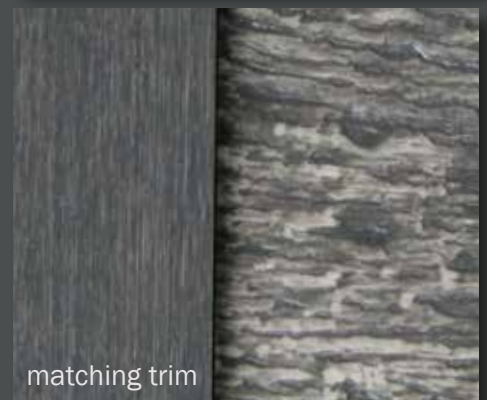

Coastal Grey | Engineered Wood Lap Siding

Old Cherry | Fiber Cement Lap Siding

Design your home to a higher standard.

RusticSeries™ brings you the best of both worlds; the sought after beauty and warmth of real wood on durable fiber cement or composite. This two tone factory applied coating system not only improves the curb appeal of your home, but is warranted to protect it for 15 years. RusticSeries™ will shield you from the elements and provide you with a lasting, beautiful siding product for years to come.

Old Cherry | Fiber Cement Panels

lap siding

shakes

panels

matching trim

| | Trim /Fascia | OSI Caulking | | Trim /Fascia | OSI Caulking |
|--|--|--------------|--|---|--------------|
|  WHITE GRANITE |  CINDER | #706 |  STONE BLUE |  SLATE TILE | #801 |
|  CASCADE SLATE |  PEWTER | #565 |  TAMARACK GREEN |  BLACK FOX | #263 |
|  COASTAL GRAY |  DECEPTION GRAY | #501 |  ASPEN RIDGE |  CHOCOLATE ASPEN | #221 |
|  RIVER ROCK |  STONE GRAY | #219 |  SMOKEY ALDER |  TRAILS END | #252 |
|  SUMMER WHEAT |  WHOLE WHEAT BROWN | #245 |  WARM ESPRESSO |  CHOCOLATE | #236 |
|  WINCHESTER BROWN |  BARK MULCH | #211 |  WILD BERRY |  BLACK | #205 |
|  MOUNTAIN CEDAR |  MOUNTAIN BARK | #223 |  VINTAGE CABERNET |  CORDOVAN BROWN | #220 |
|  OLD CHERRY |  CORDOVAN BROWN | #224 |  TIMBER TRAIL |  BARK | #287 |
|  ROSEWOOD |  SIENNA | #947 |  ROASTED WALNUT |  BARK | #201 |

SINGLE FAMILY

Aspen Ridge | Engineered Wood Lap Siding

Rosewood | Fiber Cement Shake Panels

Warm Espresso Fiber Cement Lap Siding | Old Cherry Fiber Cement Shake Panels

RUSTICSERIES™

By Woodtone

Coastal Gray | Engineered Wood Lap Siding